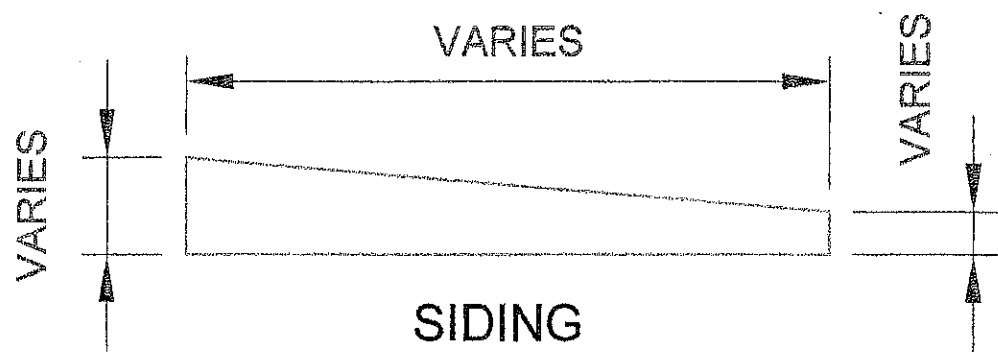

MISC MOULDINGS

DRIP CAP

DRIP CAP

DRIP CAP - SILL EXTENSION

RAKE MOULDING

DRIP CAPS AVAILABLE
IN CEDAR, REDWOOD
& NON-FINGER JOINTED
PINE

RAKE MOULDING

RAKE MOULDING

SIDING

SIDING AVAILABLE
IN CEDAR, REDWOOD
& VARIOUS WOODS

FASCIA BOARD

LOUVER MOULDING

PROFILES AVAILABLE
IN CEDAR, REDWOOD
& VARIOUS WOODS

MANTEL SURFACE TRIM

BAR RAIL 1