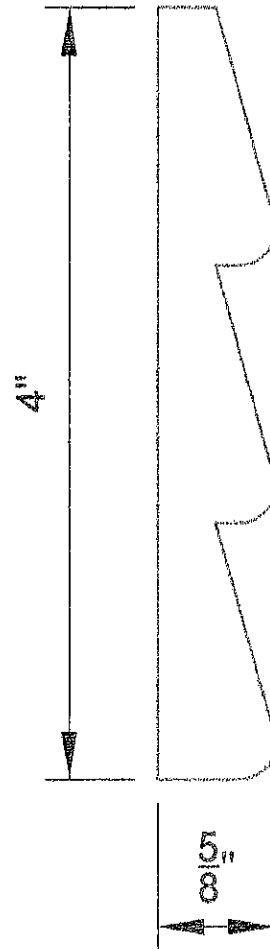

MISC MOULDINGS

DRIP CAP

DRIP CAP

DRIP CAP - SILL EXTENSION

RAKE MOULDING

DRIP CAPS AVAILABLE
IN CEDAR, REDWOOD
& NON-FINGER JOINTED
PINE

RAKE MOULDING

RAKE MOULDING

SIDING

SIDING AVAILABLE
IN CEDAR, REDWOOD
& VARIOUS WOODS

FASCIA BOARD

LOUVER MOULDING

PROFILES AVAILABLE
IN CEDAR, REDWOOD
& VARIOUS WOODS

MANTEL SURFACE TRIM

BAR RAIL 1